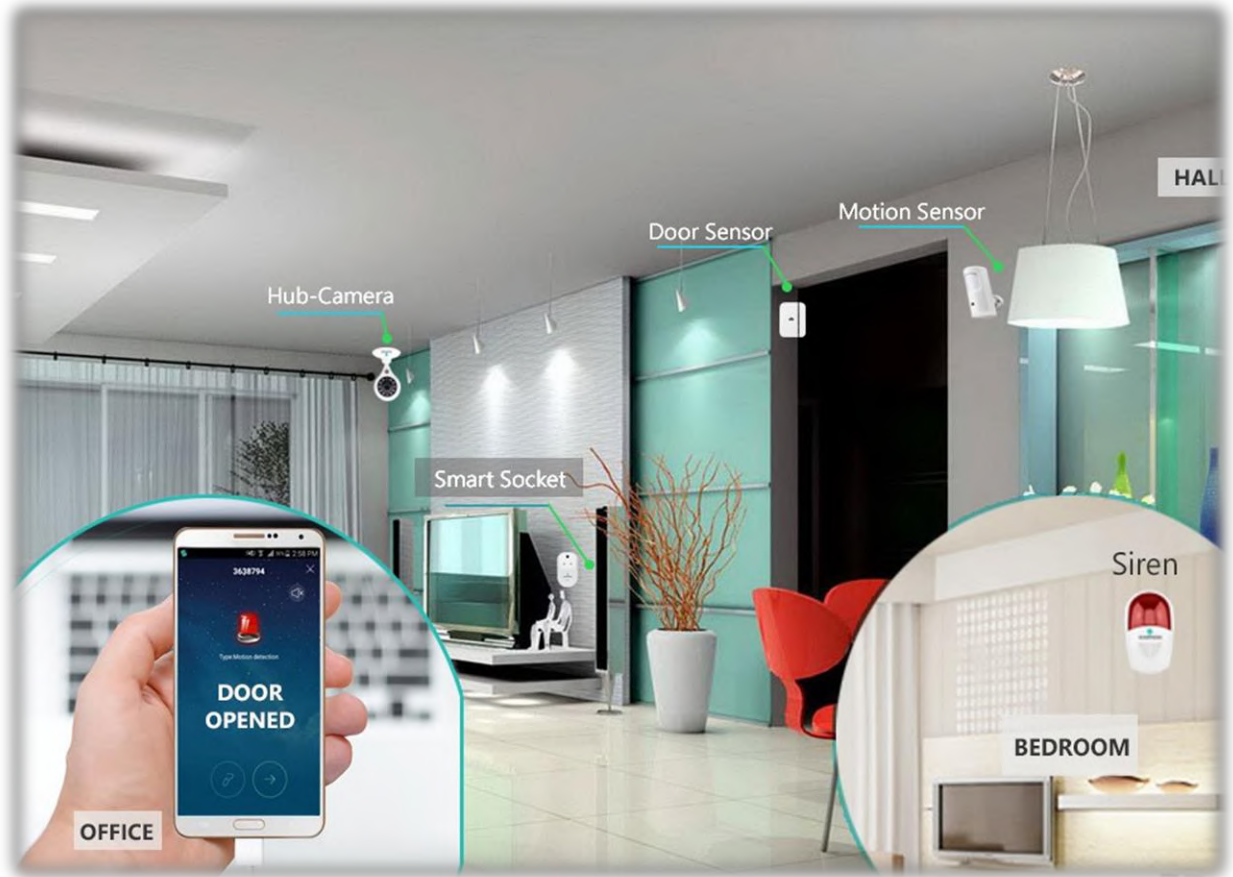

SHARPNODE SMART SECURITY

[Siren | Smart Plug | IP Camera | Motion Sensor | Door Sensor]

SharpNode Smart Security is a complete Home Security Kit with Automation.

SharpNode Smart Security can Integrate up to 32 Add-ons them self.

COMPETE CONTROL ON YOUR HAND

Multiple Camera and Single App

REALTIME ALERT & NOTIFICATION

Get push notification and Alert directly on your mobile whenever any unwanted activity happens around secured area covered by “SharpNode Smart Security”.

DOOR SENSOR INTEGRATION

SMART PLUG INTEGRATION

Control any Appliance Remotely through Plug & Play Smart Plug.

“Feel Free to contact us for any Enquiry”

Always Happy to Talk

COMPANY ADDRESS:

321, 3rd Floor Building Plot no. 63, Skylark, Sector 11,