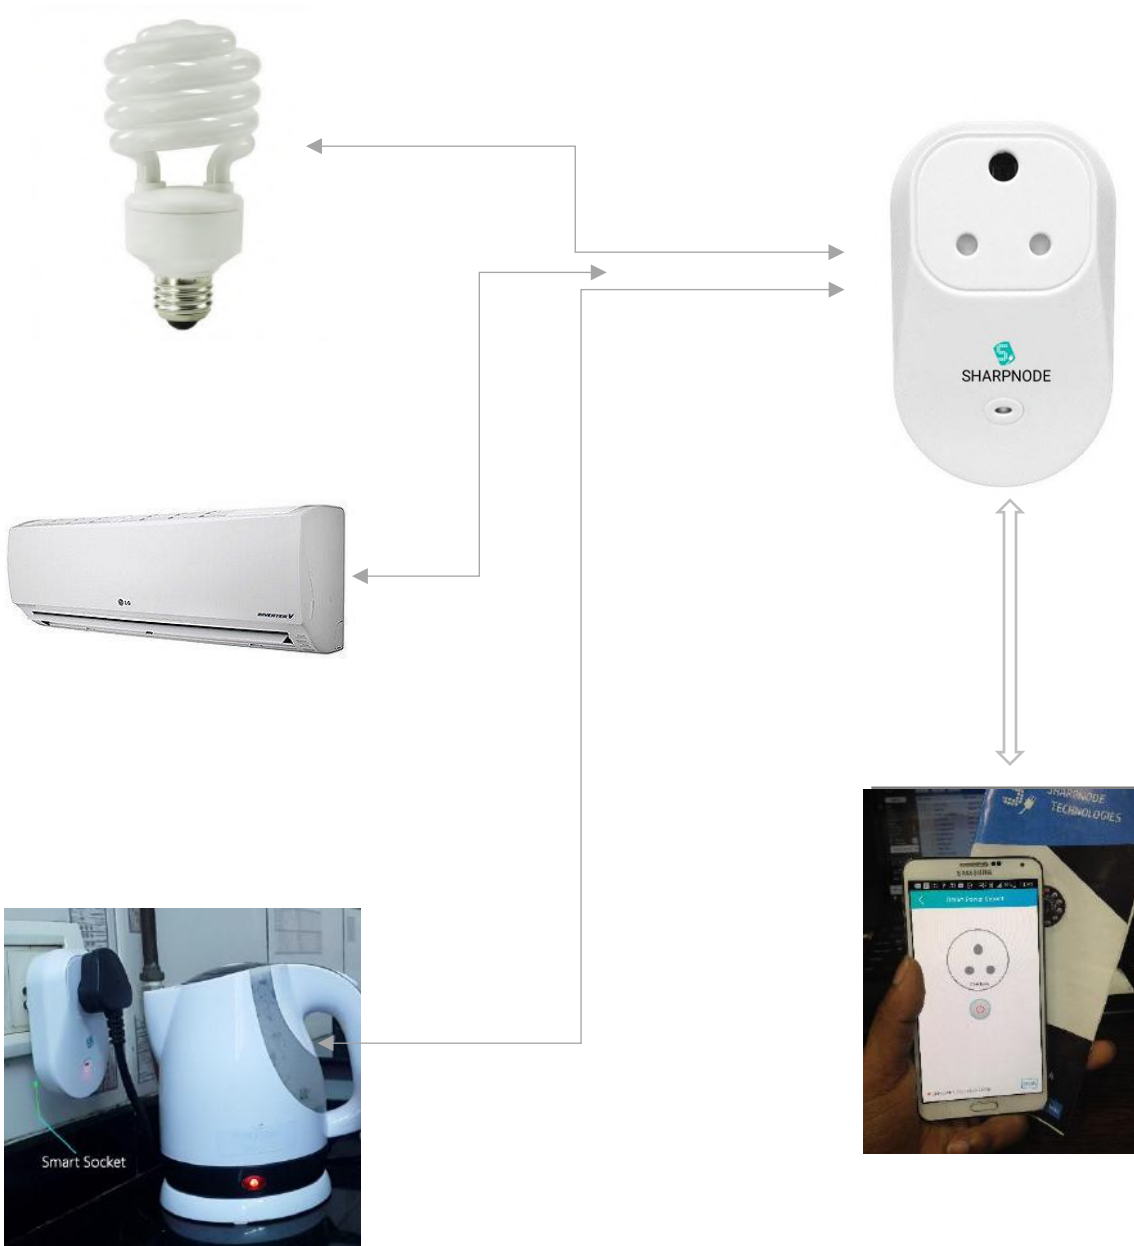

SHARPNODE SMART SECURITY

[Siren | Smart Plug | IP Camera | Motion Sensor | Door Sensor]

SharpNode Smart Security is a complete Home Security Kit with Automation.

SharpNode Smart Security can Integrate up to 32 Add-ons them self.

COMPETE CONTROL ON YOUR HAND

Multiple Camera and Single App

REALTIME ALERT & NOTIFICATION

Get push notification and Alert directly on your mobile whenever any unwanted activity happens around secured area covered by “SharpNode Smart Security”.

DOOR SENSOR INTEGRATION

SMART PLUG INTEGRATION

Control any Appliance Remotely through Plug & Play Smart Plug.

“Feel Free to contact us for any Enquiry”

Always Happy to Talk

COMPANY ADDRESS:

321, 3rd Floor Building Plot no. 63, Skylark, Sector 11,