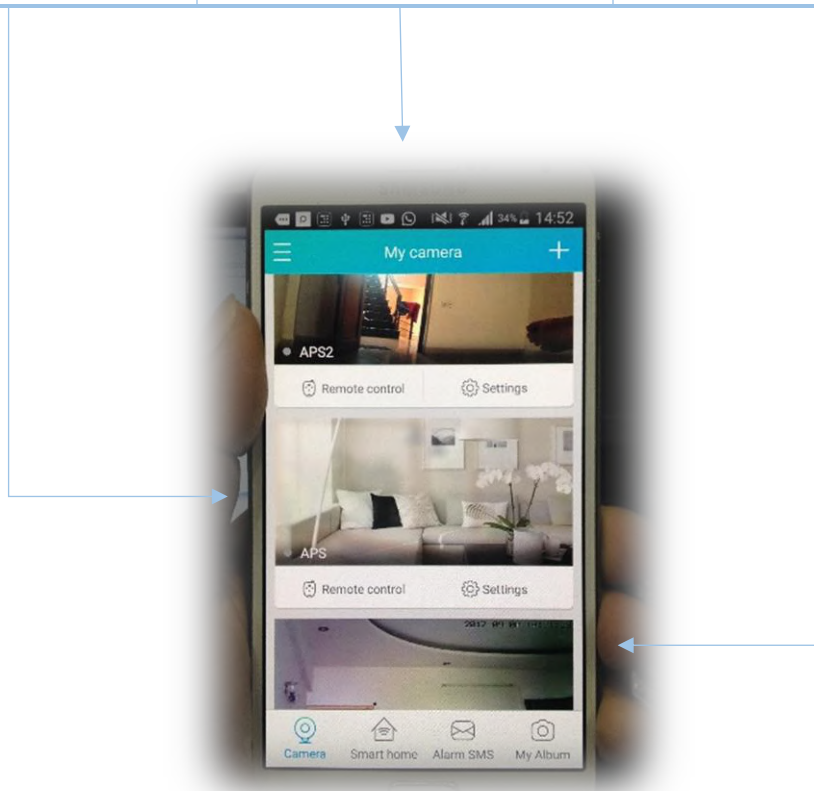

SHARPNODE SMART SECURITY

[Siren | Smart Plug | IP Camera | Motion Sensor | Door Sensor]

SharpNode Smart Security is a complete Home Security Kit with Automation.

SharpNode Smart Security can Integrate up to 32 Add-ons them self.

COMPETE CONTROL ON YOUR HAND

Multiple Camera and Single App

REALTIME ALERT & NOTIFICATION

Get push notification and Alert directly on your mobile whenever any unwanted activity happens around secured area covered by “SharpNode Smart Security”.

DOOR SENSOR INTEGRATION

SMART PLUG INTEGRATION

Control any Appliance Remotely through Plug & Play Smart Plug.

“Feel Free to contact us for any Enquiry”

Always Happy to Talk

COMPANY ADDRESS:

321, 3rd Floor Building Plot no. 63, Skylark, Sector 11,